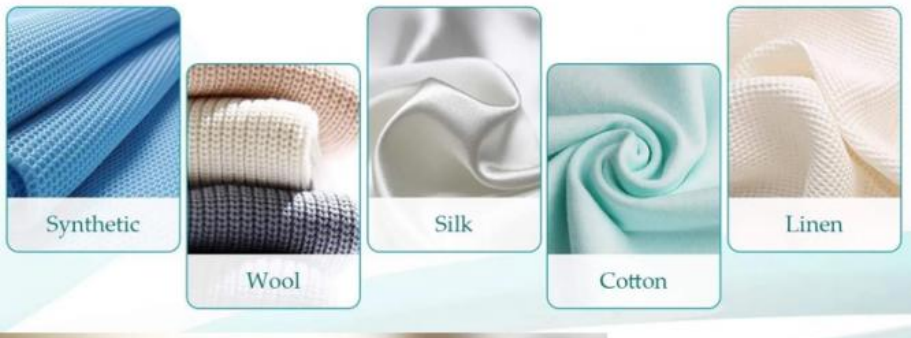

3. Vacation: Pack light refresh clothes
4. Hotel Rooms: Personal steamer hygiene
5. Quick Touch-ups: Morning routine fast
6. Small Apartments: Space saving storage

Dry
Spray
Variable steam
Vertical steam
Self-cleaning
Tip burst