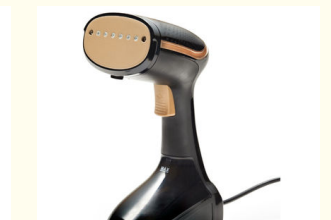

Cordless Electric Iron 300ml 2200W Clothes Ironing Garment Steamer Home

Our Product Introduction

Basic Information

- Place of Origin: Zhejiang, China
- Brand Name: Anbolife
- Certification: ETL, CE
- Model Number: 501
- Minimum Order Quantity: 2000 pieces
- Price: \$7.90/pieces 2000-9999 pieces
- Packaging Details: 1pc/color box
34.5*14.2*16.7cm
10pcs/ctn
73.5*36*35.5cm
N.W.,G.W.: 11/13KGS
20GP/40GP/40HQ
2880PCS/5940PCS/6930PCS
300ml 2200W clothes ironing Garment iron
home appliance clothes dryer steam irons
cordless electric iron
- Supply Ability: 450000 Piece/Pieces per Month iron clothes

Product Specification

- Continuous Steam (g / Min): 20
- Cord Length (m): 2.1
- Heat Up Time (min): 0.5
- Ironing Time (min): 15
- Water Tank Capacity (ml): 360
- Power (W): 3000
- Voltage (V): 230
- Highlight: **Handle Garment Steamer ,
Garment Steamer 350ml ,
400ml portable steamer**

More Images

for more products please visit us on airfryerfactory.com

Product Description

Product Description

Cordless Electric Iron 300ml 2200W Clothes Ironing Garment Steamer Home

Experience tangle-free ironing with this 300ml 2200W cordless electric iron – a powerful home appliance designed for effortless garment care. The cordless design lets you move freely around your ironing board without restrictions, while 2200W power delivers fast heating and strong steam performance. The 300ml water tank provides extended ironing sessions, and the ceramic soleplate glides smoothly across all fabrics. With dry and steam functions plus vertical steaming for hanging clothes, it handles everything from delicate silks to heavy linens. Perfect for daily home use, this clothes ironing tool combines convenience with professional results.

Features

2. Mini Portable: Fits luggage perfectly
3. 3000W Power: Strong despite small size
4. 15 Min Steam: Long enough for travel
5. 30s Fast Heat: Ready in moments
6. 3 Color Options: Grey red blue custom