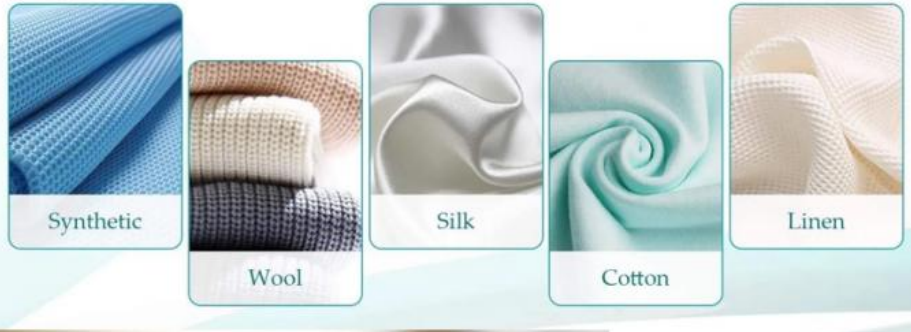

Ideal Applications

2. Business Trips: Wrinkle-free suits instantly
3. Vacation: Pack light refresh clothes
4. Hotel Rooms: Personal steamer hygiene
5. Quick Touch-ups: Morning routine fast
6. Small Apartments: Space saving storage

Dry
Spray
Variable steam
Vertical steam
Self-cleaning
Tip burst