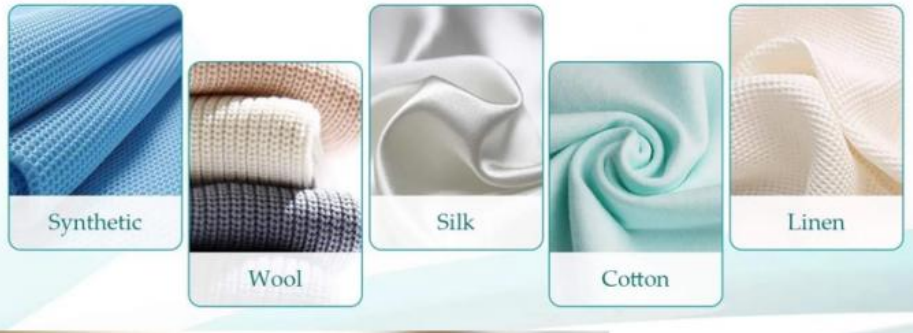

1. Business Trips: Wrinkle-free suits instantly
2. Vacation: Pack light refresh clothes
3. Hotel Rooms: Personal steamer hygiene
4. Quick Touch-ups: Morning routine fast
5. Small Apartments: Space saving storage

Dry
Spray
Variable steam
Vertical steam
Self-cleaning
Tip burst